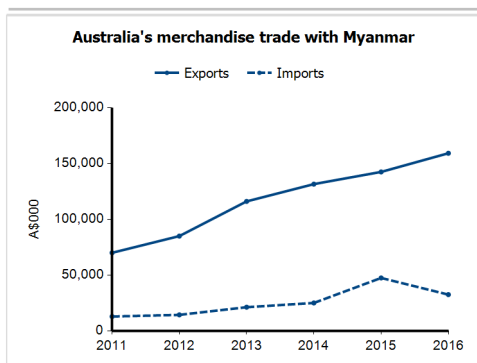

Economic indicators (a)

	2012	2013	2014	2015	2016	2017
GDP (US$b) (current prices)	59.7	60.1	65.6	59.5	66.3	72.4
GDP per capita (US$)	1,181.9	1,179.6	1,275.3	1,148.4	1,269.3	1,374.6
GDP PPP (Int'l $b)	215.4	237.3	260.9	282.9	304.7	334.9
GDP per capita PPP (Int'l $)	4,262.7	4,655.8	5,074.0	5,457.5	5,831.8	6,360.6
Real GDP growth (% change yoy)	7.3	8.4	8.0	7.3	6.3	7.5
Current account balance (US$b)	-2.4	-2.9	-2.1	-3.1	-4.3	-4.8
Current account balance (% GDP)	-4.0	-4.9	-3.3	-5.2	-6.5	-6.6
Inflation (% change yoy)	2.8	5.7	5.1	10.0	7.0	6.9
Unemployment (% labour force)	4.0	4.0	4.0	4.0	4.0	4.0