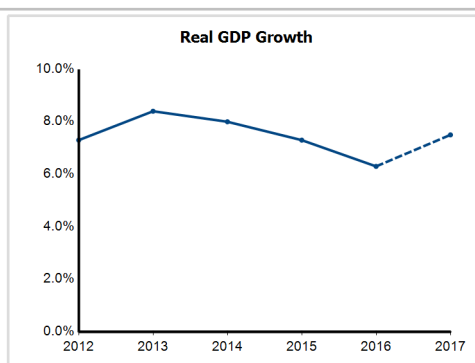

General information

Capital:	Nay Pyi Taw
Land area:	653,290 sq km
Official language(s):	Burmese
Population:	52.3 million (2016)
Currency:	Kyat

Head of State and Head of Government

President HE U Htin Kyaw

Economic indicators (a)

	2012	2013	2014	2015	2016	2017
GDP (US\$b) (current prices)	59.7	60.1	65.6	59.5	66.3	72.4
GDP per capita (US\$)	1,181.9	1,179.6	1,275.3	1,148.4	1,269.3	1,374.6
GDP PPP (Int'l \$b)	215.4	237.3	260.9	282.9	304.7	334.9
GDP per capita PPP (Int'l \$)	4,262.7	4,655.8	5,074.0	5,457.5	5,831.8	6,360.6
Real GDP growth (% change yoy)	7.3	8.4	8.0	7.3	6.3	7.5
Current account balance (US\$b)	-2.4	-2.9	-2.1	-3.1	-4.3	-4.8
Current account balance (% GDP)	-4.0	-4.9	-3.3	-5.2	-6.5	-6.6
Inflation (% change yoy)	2.8	5.7	5.1	10.0	7.0	6.9
Unemployment (% labour force)	4.0	4.0	4.0	4.0	4.0	4.0