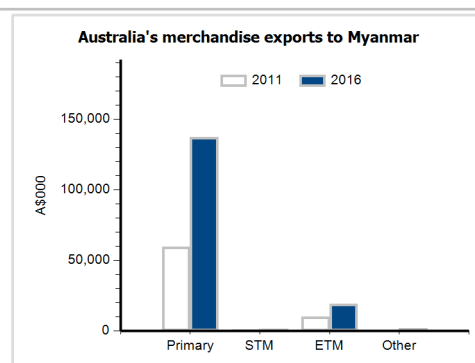

Economic indicators (a)

	2012	2013	2014	2015	2016	2017
GDP (US$b) (current prices)	59.7	60.1	65.6	59.5	66.3	72.4
GDP per capita (US$)	1,181.9	1,179.6	1,275.3	1,148.4	1,269.3	1,374.6
GDP PPP (Int'l $b)	215.4	237.3	260.9	282.9	304.7	334.9
GDP per capita PPP (Int'l $)	4,262.7	4,655.8	5,074.0	5,457.5	5,831.8	6,360.6
Real GDP growth (% change yoy)	7.3	8.4	8.0	7.3	6.3	7.5
Current account balance (US$b)	-2.4	-2.9	-2.1	-3.1	-4.3	-4.8
Current account balance (% GDP)	-4.0	-4.9	-3.3	-5.2	-6.5	-6.6
Inflation (% change yoy)	2.8	5.7	5.1	10.0	7.0	6.9
Unemployment (% labour force)	4.0	4.0	4.0	4.0	4.0	4.0