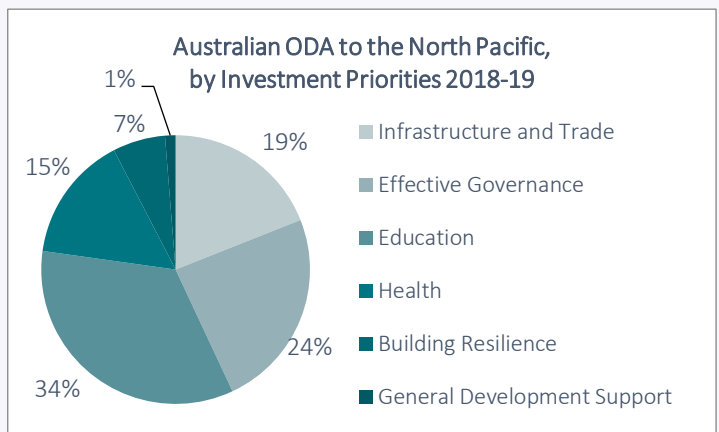

SUSTAINABLE DEVELOPMENT GOALS