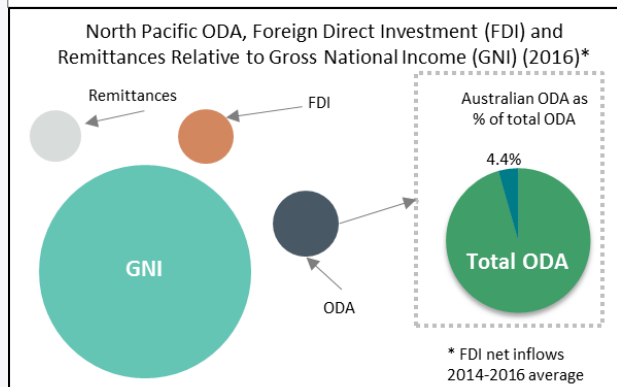

SUSTAINABLE DEVELOPMENT GOALS