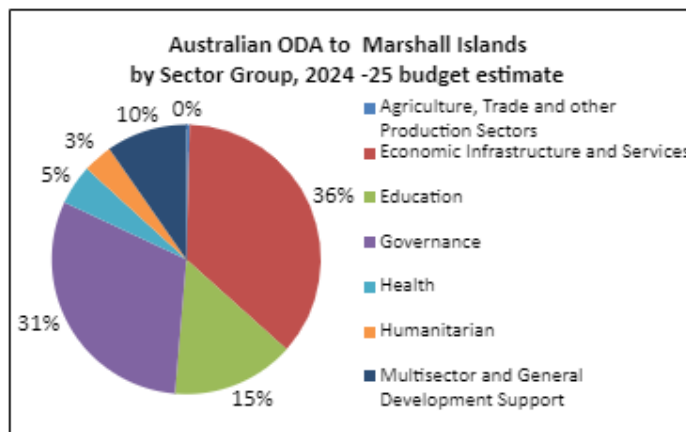

REPUBLIC OF THE MARSHALL ISLANDS

Development Cooperation Factsheet
May 2024

Estimated Australian ODA: 2024-25: $4.1mil
Gross National Income Per Capita: USD7,270 (2022)
Population: 41,569 (2022)

Australian ODA	2022-23 Actual ($m)*	2023-24 Budget Estimate ($m)*	2024-25 Budget Estimate ($m)*
Country Programs	0.9	1.9	2.1
Regional	2.3	1.9	1.9
Global	0.1	0.2	0.1
Other Government Departments	-	-	-
Total ODA to RMI	3.3	4.1	4.1

*Due to rounding, discrepancies may occur between sums of the component items in totals