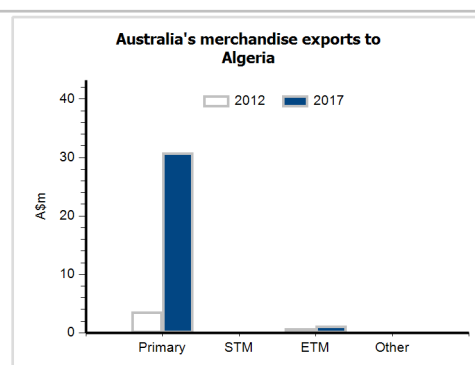

General information

Capital:	Algiers
Land area:	2,381,740 sq km
Official language(s):	Arabic
Population:	41.5 million (2017)
Currency:	Algerian Dinar

Head of State	President HE Mr Abdelaziz Bouteflika
Head of Government	Prime Minister HE Mr Ahmed Ouyahia

Economic indicators (a)

	2013	2014	2015	2016	2017	2018
GDP (US$b) (current prices)	209.8	213.8	165.9	159.0	178.3	197.6
GDP per capita (US$)	5,477.1	5,466.3	4,150.7	3,901.9	4,292.3	4,669.2
GDP PPP (Int'l $b)	526.1	555.9	582.7	609.6	632.9	667.0
GDP per capita PPP (Int'l $)	13,737.1	14,211.9	14,581.0	14,955.3	15,237.2	15,757.7
Real GDP growth (% change yoy)	2.8	3.8	3.7	3.3	2.0	3.0
Current account balance (US$b)	0.8	-9.4	-27.3	-26.5	-21.9	-18.4
Current account balance (% GDP)	0.4	-4.4	-16.5	-16.6	-12.3	-9.3
Inflation (% change yoy)	3.3	2.9	4.8	6.4	5.6	7.4
Unemployment (% labour force)	9.8	10.6	11.2	10.5	11.7	11.2

Australia's trade and investment relationship with Algeria (b)

Australian merchandise trade with Algeria, 2017 (A$m)

		Total share	Rank	Growth (yoy)
Exports to Algeria	32	0.0%	86th	285.8%
Imports from Algeria	468	0.2%	43rd	26.3%
Total merchandise trade (exports + imports)	500	0.1%	54th	32.1%

Major Australian exports, 2017 (A$m)

Milk, cream, whey & yoghurt	17
Wheat	12
Meat (excl beef), f.c.f.	2

Major Australian imports, 2017 (A$m)

Crude petroleum	445
Liquefied propane & butane	22

Australia's trade in services with Algeria, 2017 (A$m)

		Total share	Rank	Growth (yoy)
Exports of services to Algeria	2	0.0%	148th	-33.3%
Imports of services from Algeria	4	0.0%	137th	-33.3%

Australia's investment relationship with Algeria, 2017 (A$m)

	Total	FDI
Australia's investment in Algeria	0	0
Algeria's investment in Australia	np	np

Algeria's global merchandise trade relationships

Algeria's principal export destinations, 2017

1 Italy	16.0%
2 France	12.6%
3 Spain	11.7%
25 Australia	0.5%

Algeria's principal import sources, 2017

1 China	18.1%
2 France	9.3%
3 Italy	8.2%
56 Australia	0.1%