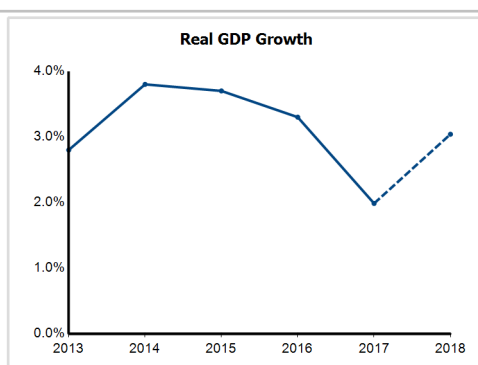

General information

Capital:	Algiers
Land area:	2,381,740 sq km
Official language(s):	Arabic
Population:	41.5 million (2017)
Currency:	Algerian Dinar

Head of State	President HE Mr Abdelaziz Bouteflika
Head of Government	Prime Minister HE Mr Ahmed Ouyahia

Economic indicators (a)

	2013	2014	2015	2016	2017	2018
GDP (US\$b) (current prices)	209.8	213.8	165.9	159.0	178.3	197.6
GDP per capita (US\$)	5,477.1	5,466.3	4,150.7	3,901.9	4,292.3	4,669.2
GDP PPP (Int'l \$b)	526.1	555.9	582.7	609.6	632.9	667.0
GDP per capita PPP (Int'l \$)	13,737.1	14,211.9	14,581.0	14,955.3	15,237.2	15,757.7
Real GDP growth (% change yoy)	2.8	3.8	3.7	3.3	2.0	3.0
Current account balance (US\$b)	0.8	-9.4	-27.3	-26.5	-21.9	-18.4
Current account balance (% GDP)	0.4	-4.4	-16.5	-16.6	-12.3	-9.3
Inflation (% change yoy)	3.3	2.9	4.8	6.4	5.6	7.4
Unemployment (% labour force)	9.8	10.6	11.2	10.5	11.7	11.2