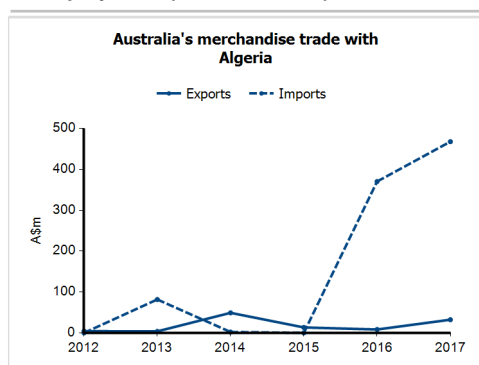

General information

Capital:	Algiers
Land area:	2,381,740 sq km
Official language(s):	Arabic
Population:	41.5 million (2017)
Currency:	Algerian Dinar

Head of State	President HE Mr Abdelaziz Bouteflika
Head of Government	Prime Minister HE Mr Ahmed Ouyahia

Economic indicators (a)

	2013	2014	2015	2016	2017	2018
GDP (US$b) (current prices)	209.8	213.8	165.9	159.0	178.3	197.6
GDP per capita (US$)	5,477.1	5,466.3	4,150.7	3,901.9	4,292.3	4,669.2
GDP PPP (Int'l $b)	526.1	555.9	582.7	609.6	632.9	667.0
GDP per capita PPP (Int'l $)	13,737.1	14,211.9	14,581.0	14,955.3	15,237.2	15,757.7
Real GDP growth (% change yoy)	2.8	3.8	3.7	3.3	2.0	3.0
Current account balance (US$b)	0.8	-9.4	-27.3	-26.5	-21.9	-18.4
Current account balance (% GDP)	0.4	-4.4	-16.5	-16.6	-12.3	-9.3
Inflation (% change yoy)	3.3	2.9	4.8	6.4	5.6	7.4
Unemployment (% labour force)	9.8	10.6	11.2	10.5	11.7	11.2

Australia's trade and investment relationship with Algeria (b)

Australian merchandise trade with Algeria, 2017 (A$m)

		Total share	Rank	Growth (yoy)
Exports to Algeria	32	0.0%	86th	285.8%
Imports from Algeria	468	0.2%	43rd	26.3%
Total merchandise trade (exports + imports)	500	0.1%	54th	32.1%

Major Australian exports, 2017 (A$m)

Milk, cream, whey & yoghurt	17
Wheat	12
Meat (excl beef), f.c.f.	2

Major Australian imports, 2017 (A$m)

Crude petroleum	445
Liquefied propane & butane	22

Australia's trade in services with Algeria, 2017 (A$m)

		Total share	Rank	Growth (yoy)
Exports of services to Algeria	2	0.0%	148th	-33.3%
Imports of services from Algeria	4	0.0%	137th	-33.3%

Australia's investment relationship with Algeria, 2017 (A$m)

	Total	FDI
Australia's investment in Algeria	0	0
Algeria's investment in Australia	np	np

Algeria's global merchandise trade relationships

Algeria's principal export destinations, 2017

1 Italy	16.0%
2 France	12.6%
3 Spain	11.7%
25 Australia	0.5%

Algeria's principal import sources, 2017

1 China	18.1%
2 France	9.3%
3 Italy	8.2%
56 Australia	0.1%