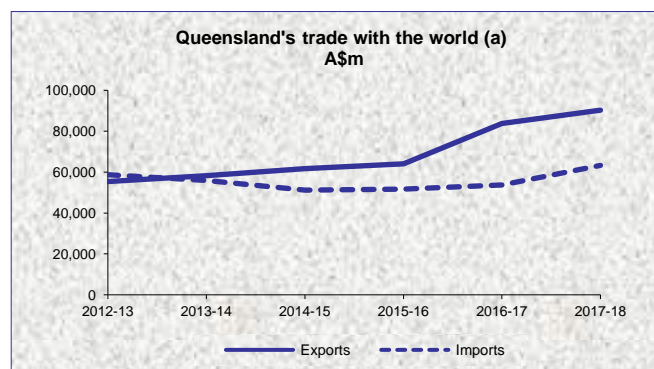

Recent economic indicators:

	2016-17	2017-18
Real Gross State Product growth (%):	2.0	3.4
Real GSP per head growth (%):	0.4	1.7
GSP (current prices) (A$m):	328,449	348,969
Proportion of Australian GDP (%):	18.6	18.9
Estimated resident population (June):	4,928,412	4,990,681
Change in real final demand (%):	2.8	3.5
Unemployment rate (%):	6.2	6.2

Goods and services trade:

Queensland's trade, 2017-18 (a):

	A$m		
	Goods	Services	Total
Exports:	77,243	13,066	90,309
Imports:	50,125	13,172	63,297
Balance:	27,118	-106	27,012
	% Share of Australian trade		
Exports:	24.5	15.3	22.5
Imports:	16.6	14.4	16.1
Average annual goods and services export growth over the last 5 years:			10.7%

Goods trade #:

Queensland's major exports, 2017-18 (b):

	A$m
Coal	33,154
Natural gas	np
Beef, f.c.f.	4,518
Copper	1,584
Other ores & concentrates^	1,212
Aluminium	1,031
Vegetables, f.c.f.	845
Aluminium ores & conc (incl alumina)	755
Zinc	682
Copper ores & concentrates	666

^Mainly Lead and Zinc ores & concentrates.

Queensland's major export destinations, 2017-18 (b):

	A$m	% Share
China	22,584	29.2
Japan	11,739	15.2
India	9,833	12.7
Republic of Korea	7,908	10.2
Taiwan	2,971	3.8

Queensland's major imports, 2017-18:

	A$m
Refined petroleum	5,312
Passenger motor vehicles	4,580
Crude petroleum	3,287
Goods vehicles	2,920
Civil engineering equipment & parts	1,329
Electronic integrated circuits	900
Rubber tyres, treads & tubes	786
Furniture, mattresses & cushions	760
Vehicle parts & accessories	640
Plastic articles, nes	608

Queensland's major import sources, 2017-18:

	A$m	% Share
China	9,842	19.6
United States	5,160	10.3
Japan	4,673	9.3
Republic of Korea	3,690	7.4
Thailand	3,159	6.3

Services trade:

Queensland's major exports, 2017-18:

	A$m	% Share
Personal travel excluding education	5,167	39.5
Education-related travel	4,639	35.5
Passenger transport	599	4.6

Queensland's major imports, 2017-18:

	A$m	% Share
Personal travel excluding education	7,574	57.5
Freight transport	1,597	12.1
Passenger transport	1,295	9.8