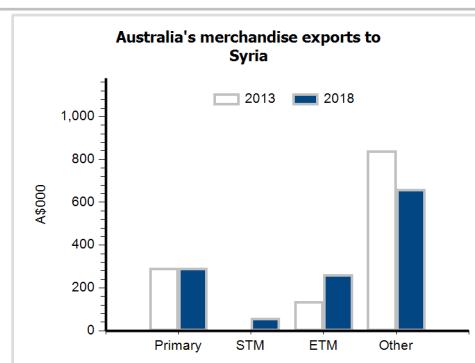

General information

Capital:	Damascus
Land area:	183,630 sq km
Official language(s):	Arabic
Population:	18.3 million (2018)
Currency:	Syrian pound

Head of State	President HE Dr Bashar Al-Assad
Head of Government	Prime Minister HE Imad Mohammad Deeb Khamis

Economic indicators (a)

	2014	2015	2016	2017	2018	2019
GDP (US$b) (current prices)	na	na	na	na	na	na
GDP per capita (US$)	na	na	na	na	na	na
GDP PPP (Int'l $b)	na	na	na	na	na	na
GDP per capita PPP (Int'l $)	na	na	na	na	na	na
Real GDP growth (% change yoy)	na	na	na	na	na	na
Current account balance (US$b)	na	na	na	na	na	na
Current account balance (% GDP)	na	na	na	na	na	na
Inflation (% change yoy)	na	na	na	na	na	na
Unemployment (% labour force)	na	na	na	na	na	na

Australia's trade and investment relationship with Syria (b)

Australian merchandise trade with Syria, 2018 (A$000)

		Total share	Rank	Growth (yoy)
Exports to Syria	1,277	0.0%	175th	43.7%
Imports from Syria	622	0.0%	161st	-33.1%
Total merchandise trade (exports + imports)	1,899	0.0%	182nd	4.4%

Major Australian exports, 2018 (A$000)

Milk, cream, whey & yoghurt	293
Plastic plates, sheets & film	197
Fertilisers (excl crude)	59
Vehicle parts & accessories	58

Major Australian imports, 2018 (A$000)

Fixed vegetable oils & fats, soft	276
Margarine	40
Sugar confectionery	38
Cereal preparations	37

*Includes $662,000 of confidential items, 52% of total exports.

Australia's trade in services with Syria, 2018 (A$m)

		Total share	Rank	Growth (yoy)
Exports of services to Syria	2	0.0%	147th	-33.3%
Imports of services from Syria	11	0.0%	112th	120.0%

Australia's investment relationship with Syria, 2018 (A$m)

	Total	FDI
Australia's investment in Syria	0	0
Syria's investment in Australia	0	0

Syria's global merchandise trade relationships

Syria's principal export destinations, 2018

1 Lebanon	20.6%
2 Iraq	12.4%
3 Jordan	9.3%
57 Australia	0.1%

Syria's principal import sources, 2018

1 Russian Federation	31.4%
2 Turkey	16.4%
3 China	10.9%
79 Australia	0.0%