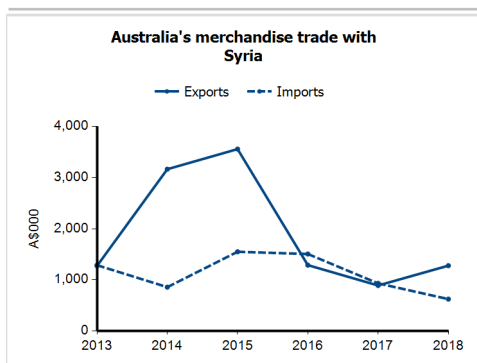

General information

Capital:	Damascus
Land area:	183,630 sq km
Official language(s):	Arabic
Population:	18.3 million (2018)
Currency:	Syrian pound

Head of State	President HE Dr Bashar Al-Assad
Head of Government	Prime Minister HE Imad Mohammad Deeb Khamis

Economic indicators (a)

	2014	2015	2016	2017	2018	2019
GDP (US$b) (current prices)	na	na	na	na	na	na
GDP per capita (US$)	na	na	na	na	na	na
GDP PPP (Int'l $b)	na	na	na	na	na	na
GDP per capita PPP (Int'l $)	na	na	na	na	na	na
Real GDP growth (% change yoy)	na	na	na	na	na	na
Current account balance (US$b)	na	na	na	na	na	na
Current account balance (% GDP)	na	na	na	na	na	na
Inflation (% change yoy)	na	na	na	na	na	na
Unemployment (% labour force)	na	na	na	na	na	na

Australia's trade and investment relationship with Syria (b)

Australian merchandise trade with Syria, 2018 (A$000)

		Total share	Rank	Growth (yoy)
Exports to Syria	1,277	0.0%	175th	43.7%
Imports from Syria	622	0.0%	161st	-33.1%
Total merchandise trade (exports + imports)	1,899	0.0%	182nd	4.4%

Major Australian exports, 2018 (A$000)

Milk, cream, whey & yoghurt	293
Plastic plates, sheets & film	197
Fertilisers (excl crude)	59
Vehicle parts & accessories	58

Major Australian imports, 2018 (A$000)

Fixed vegetable oils & fats, soft	276
Margarine	40
Sugar confectionery	38
Cereal preparations	37

*Includes $662,000 of confidential items, 52% of total exports.

Australia's trade in services with Syria, 2018 (A$m)

		Total share	Rank	Growth (yoy)
Exports of services to Syria	2	0.0%	147th	-33.3%
Imports of services from Syria	11	0.0%	112th	120.0%

Australia's investment relationship with Syria, 2018 (A$m)

	Total	FDI
Australia's investment in Syria	0	0
Syria's investment in Australia	0	0

Syria's global merchandise trade relationships

Syria's principal export destinations, 2018

1 Lebanon	20.6%
2 Iraq	12.4%
3 Jordan	9.3%
57 Australia	0.1%

Syria's principal import sources, 2018

1 Russian Federation	31.4%
2 Turkey	16.4%
3 China	10.9%
79 Australia	0.0%